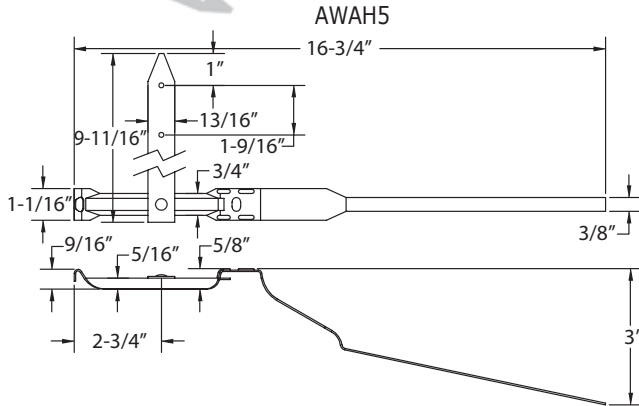

Hangers

Part #	Description	Colors	Gauge/ Thickness	Piece Length	Pieces/ Box
Copper Hook					
CH5	Copper 5" Hook		16 oz	5"	Order by the pc.
CH6	Copper 6" Hook		16 oz	6"	Order by the pc.

Wrap Around

AWAH5 - -	Aluminum 5" Wrap Around	WH/80/RB	0.060	16-3/4"	100
AWAH6 - -	Aluminum 6" Wrap Around	80/RB	0.060	20-1/4"	50

T-Bar

ATBH5 - -	5" T-Bar Painted Strap	WH/80/RB/ML	0.060	12-1/2"	100
ATBH6 - -	6" T-Bar Painted Strap	WH/80/RB/ML	0.060	6-1/8"	50
ATS5ML	Aluminum 5/8" T-Bar Strap	Mill	0.060	9-7/8"	100

Rainware & Rainware Accessories Colors: