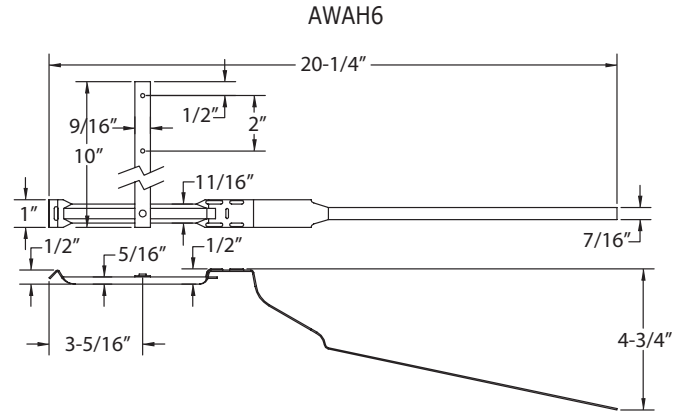

Hangers

Part #	Description	Colors	Gauge/ Thickness	Piece Length	Pieces/ Box
Copper Hook					
CH5	Copper 5" Hook		16 oz	5"	Order by the pc.
CH6	Copper 6" Hook		16 oz	6"	Order by the pc.

Wrap Around

AWAH5 - -	Aluminum 5" Wrap Around	WH/80/RB	0.060	16-3/4"	100
AWAH6 - -	Aluminum 6" Wrap Around	80/RB	0.060	20-1/4"	50

T-Bar

ATBH5 - -	5" T-Bar Painted Strap	WH/80/RB/ML	0.060	12-1/2"	100
ATBH6 - -	6" T-Bar Painted Strap	WH/80/RB/ML	0.060	6-1/8"	50
ATS5ML	Aluminum 5/8" T-Bar Strap	Mill	0.060	9-7/8"	100

Rainware & Rainware Accessories Colors: