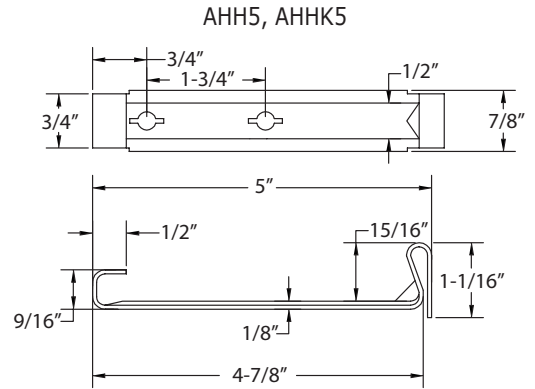

Hangers cont.

Part #	Description	Colors	Gauge/Thickness	Piece Length	Pieces/Box
Vampire					
AVH5ML	Aluminum 5" Vampire Hanger	Mill	0.060	5-1/2"	100
AVH6ML	Aluminum 6" Vampire Hanger	Mill	0.060	6-9/16"	100

ABH5ML

AHH5ML

AJH5ML

AHT5CML

BH5

Hidden

ABH5ML	5" Backless Std. Bar Hanger	Mill	0.060	5-1/16"	400
AHH5ML	5" Hanger with Clip	Mill	0.060	4-7/8"	500
AHHK5ML	5" Keg Hanger with Clip	Mill	0.060	4-7/8"	3000
AJH5ML	5" Jumbo Hook Hanger	Mill	0.060	5"	100
AHT5ML	5" Hangtite Hanger without Clip	Mill	0.060	5"	500
AHT5CML	5" Hangtite Hanger with Clip	Mill	0.060	5"	100
BH5	Brass 5" Hanger with Clip	Brass	0.115	5-1/8"	250