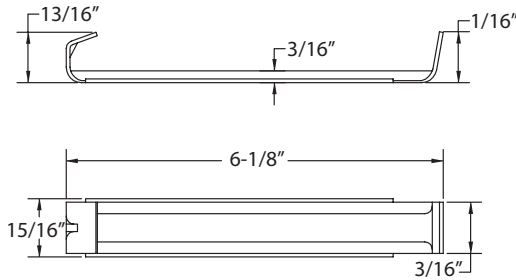

Hangers cont.

Part #	Description	Colors	Gauge/Thickness	Piece Length	Pieces/Box
Hidden cont.					
ABH6ML	6" Backless Std. Bar Hanger	Mill	0.060	6-1/8"	750
AJH6ML	6" Jumbo Hook Hanger	Mill	0.060	6"	100
AHH6ML	6" Hanger with Clip	Mill	0.060	6"	250
AHHK6ML	6" Keg Hanger with Clip	Mill	0.060	6"	2500
AHT6CML	6" Hangtite Hanger with Clip	Mill	0.060	6"	1000
BH6	Brass 6" Hanger with Clip	Brass	0.115	6-3/16"	150

ABH6ML