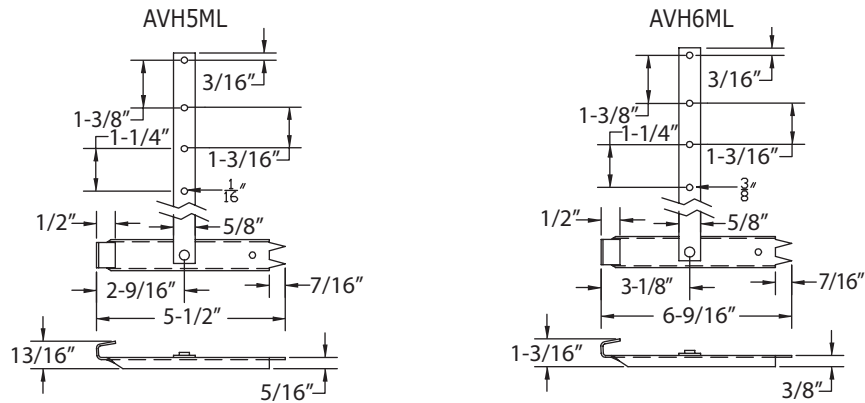

Hangers cont.

Part #	Description	Colors	Gauge/Thickness	Piece Length	Pieces/Box
Vampire					
AVH5ML	Aluminum 5" Vampire Hanger	Mill	0.060	5-1/2"	100
AVH6ML	Aluminum 6" Vampire Hanger	Mill	0.060	6-9/16"	100