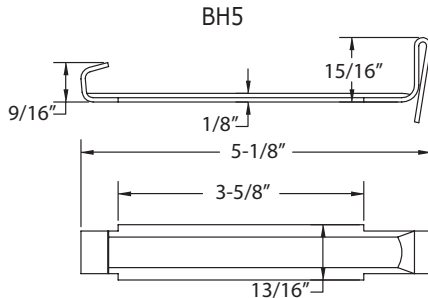

Hangers cont.

Part #	Description	Colors	Gauge/Thickness	Piece Length	Pieces/Box
Vampire					
AVH5ML	Aluminum 5" Vampire Hanger	Mill	0.060	5-1/2"	100
AVH6ML	Aluminum 6" Vampire Hanger	Mill	0.060	6-9/16"	100

ABH5ML

AHH5ML

AJH5ML

AHT5CML

BH5

Hidden

ABH5ML	5" Backless Std. Bar Hanger	Mill	0.060	5-1/16"	400
AHH5ML	5" Hanger with Clip	Mill	0.060	4-7/8"	500
AHHK5ML	5" Keg Hanger with Clip	Mill	0.060	4-7/8"	3000
AJH5ML	5" Jumbo Hook Hanger	Mill	0.060	5"	100
AHT5ML	5" Hangtite Hanger without Clip	Mill	0.060	5"	500
AHT5CML	5" Hangtite Hanger with Clip	Mill	0.060	5"	100
BH5	Brass 5" Hanger with Clip	Brass	0.115	5-1/8"	250

Hangers cont.

Part #	Description	Colors	Gauge/Thickness	Piece Length	Pieces/Box
Hidden cont.					
ABH6ML	6" Backless Std. Bar Hanger	Mill	0.060	6-1/8"	750
AJH6ML	6" Jumbo Hook Hanger	Mill	0.060	6"	100
AHH6ML	6" Hanger with Clip	Mill	0.060	6"	250
AHHK6ML	6" Keg Hanger with Clip	Mill	0.060	6"	2500
AHT6CML	6" Hangtite Hanger with Clip	Mill	0.060	6"	1000
BH6	Brass 6" Hanger with Clip	Brass	0.115	6-3/16"	150