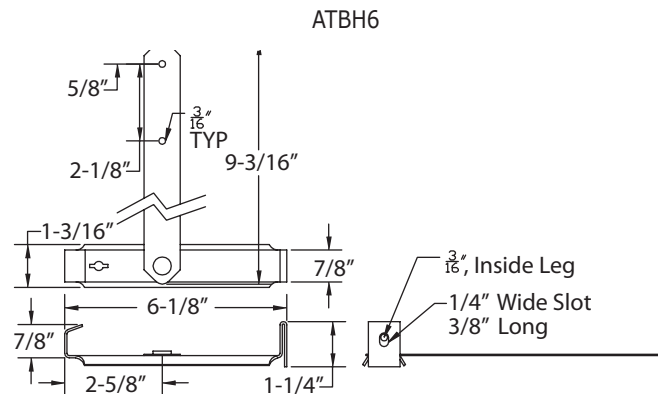

Hangers

Part #	Description	Colors	Gauge/ Thickness	Piece Length	Pieces/ Box
Copper Hook					
CH5	Copper 5" Hook		16 oz	5"	Order by the pc.
CH6	Copper 6" Hook		16 oz	6"	Order by the pc.

Wrap Around

AWAH5 - -	Aluminum 5" Wrap Around	WH/80/RB	0.060	16-3/4"	100
AWAH6 - -	Aluminum 6" Wrap Around	80/RB	0.060	20-1/4"	50

T-Bar

ATBH5 - -	5" T-Bar Painted Strap	WH/80/RB/ML	0.060	12-1/2"	100
ATBH6 - -	6" T-Bar Painted Strap	WH/80/RB/ML	0.060	6-1/8"	50
ATS5ML	Aluminum 5/8" T-Bar Strap	Mill	0.060	9-7/8"	100

Rainware & Rainware Accessories Colors:

Hangers cont.

Part #	Description	Colors	Gauge/Thickness	Piece Length	Pieces/Box
Vampire					
AVH5ML	Aluminum 5" Vampire Hanger	Mill	0.060	5-1/2"	100
AVH6ML	Aluminum 6" Vampire Hanger	Mill	0.060	6-9/16"	100