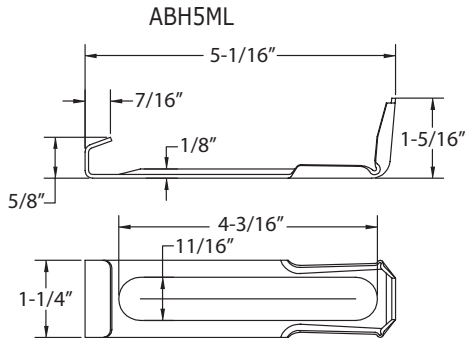

Hangers cont.

Part #	Description	Colors	Gauge/Thickness	Piece Length	Pieces/Box
Vampire					
AVH5ML	Aluminum 5" Vampire Hanger	Mill	0.060	5-1/2"	100
AVH6ML	Aluminum 6" Vampire Hanger	Mill	0.060	6-9/16"	100

ABH5ML

AHH5ML

AJH5ML

AHT5CML

BH5

Hidden

ABH5ML	5" Backless Std. Bar Hanger	Mill	0.060	5-1/16"	400
AHH5ML	5" Hanger with Clip	Mill	0.060	4-7/8"	500
AHHK5ML	5" Keg Hanger with Clip	Mill	0.060	4-7/8"	3000
AJH5ML	5" Jumbo Hook Hanger	Mill	0.060	5"	100
AHT5ML	5" Hangtite Hanger without Clip	Mill	0.060	5"	500
AHT5CML	5" Hangtite Hanger with Clip	Mill	0.060	5"	100
BH5	Brass 5" Hanger with Clip	Brass	0.115	5-1/8"	250

Hangers cont.

Part #	Description	Colors	Gauge/Thickness	Piece Length	Pieces/Box
Hidden cont.					
ABH6ML	6" Backless Std. Bar Hanger	Mill	0.060	6-1/8"	750
AJH6ML	6" Jumbo Hook Hanger	Mill	0.060	6"	100
AHH6ML	6" Hanger with Clip	Mill	0.060	6"	250
AHHK6ML	6" Keg Hanger with Clip	Mill	0.060	6"	2500
AHT6CML	6" Hangtite Hanger with Clip	Mill	0.060	6"	1000
BH6	Brass 6" Hanger with Clip	Brass	0.115	6-3/16"	150