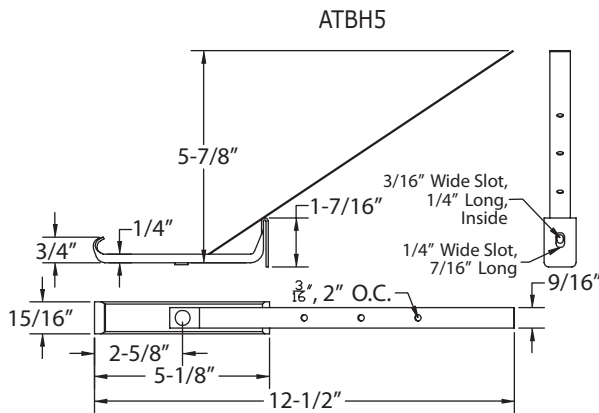

Hangers

Part #	Description	Colors	Gauge/ Thickness	Piece Length	Pieces/ Box
Copper Hook					
CH5	Copper 5" Hook		16 oz	5"	Order by the pc.
CH6	Copper 6" Hook		16 oz	6"	Order by the pc.

Wrap Around

AWAH5 - -	Aluminum 5" Wrap Around	WH/80/RB	0.060	16-3/4"	100
AWAH6 - -	Aluminum 6" Wrap Around	80/RB	0.060	20-1/4"	50

T-Bar

ATBH5 - -	5" T-Bar Painted Strap	WH/80/RB/ML	0.060	12-1/2"	100
ATBH6 - -	6" T-Bar Painted Strap	WH/80/RB/ML	0.060	6-1/8"	50
ATS5ML	Aluminum 5/8" T-Bar Strap	Mill	0.060	9-7/8"	100

Rainware & Rainware Accessories Colors: