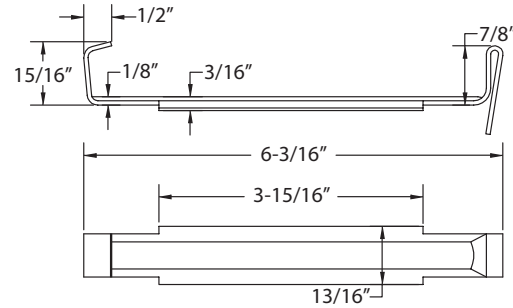

Hangers cont.

Part #	Description	Colors	Gauge/Thickness	Piece Length	Pieces/Box
Hidden cont.					
ABH6ML	6" Backless Std. Bar Hanger	Mill	0.060	6-1/8"	750
AJH6ML	6" Jumbo Hook Hanger	Mill	0.060	6"	100
AHH6ML	6" Hanger with Clip	Mill	0.060	6"	250
AHHK6ML	6" Keg Hanger with Clip	Mill	0.060	6"	2500
AHT6CML	6" Hangtite Hanger with Clip	Mill	0.060	6"	1000
BH6	Brass 6" Hanger with Clip	Brass	0.115	6-3/16"	150

BH6

Screw

AHFHS5ML	5" Hang Fast Hanger w/Screw	Mill	0.060	5"	500
AHFSS5ML	5" Supreme Hanger w/Screw	Mill	0.060	5"	400
BHFHS5	Brass 5" Hang Fast Hanger w/Screw	Brass	0.115	5"	Order by the pc.
AHFHS6ML	6" Hang Fast Hanger w/Screw	Mill	0.060	6"	300
AHFSS6ML	6" Supreme Hanger w/Screw	Mill	0.060	6"	300
BHFHS6	Brass 6" Hang Fast Hanger w/Screw	Brass	0.115	6"	Order by the pc.

Hidden Hangers - Half Round

Part #	Description	Pieces/Box
AHHR6ML	Aluminum 6" Clip, Hidden	Order by the pc.
AHSHR6ML	Aluminum 6" Clip, Hidden, Screw	Order by the pc.
BHHR6ML	Brass 6" Clip, Hidden	Order by the pc.
BHSHR6ML	Brass 6" Clip, Hidden, Screw	Order by the pc.
SHHR6ML	Stainless 6" Clip, Hidden	Order by the pc.
SHSHR6ML	Stainless 6" Clip, Hidden, Screw	Order by the pc.

Rainware & Rainware Accessories Colors:

COLOR	CODE	COLOR	CODE	COLOR	CODE	COLOR	CODE	COLOR	CODE
ALMOND	AL	CHARCOAL GREY	CG	EVEREST	EV	PEBBLESTONE CLAY	PC	VILLAGE GREEN	VI
ANTIQUÉ IVORY	AI	CLASSIC CREAM	CC	EVERGREEN	EG	REDWOOD	RW	WHITE	WH
BEAVER BROWN	BB	CLAY	CL	HARBOR GREY	HG	ROYAL BROWN	RB	WICKER	WI
BLACK	BK	COPPER PENNY	CP	LATTE	LA	SAGE	SA	WHEAT	WT
BRONZE	BZ	COUNTRY BLUE	CU	LINEN	LI	SANDTONE	ST	WHITE 30	30
BROOKSTONE	BS	DOVE GREY	DG	MUSKET BROWN	MB	SILVER GREY	SG	WHITE 80	80
BUCKSKIN	BU	DESERT SAND	DS	MOCHA	MO	TERRA BRONZE	TB	TWK WHITE	FR
CAMEO	CA	EGG SHELL	ES	NORWEGIAN WOOD	NW	VICTORIAN GREY	VG