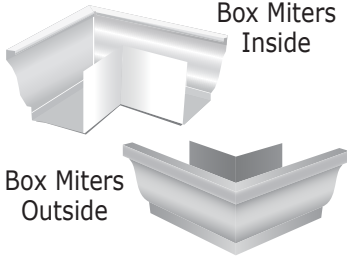

## Box Miters

Part #	Description	Colors	Gauge/Thickness	Pieces/Box
ABM5I - -	Aluminum 5" Inside	(Listed Below)	0.019	20
ABM5O - -	Aluminum 5" Outside	(Listed Below)	0.019	20
ABM6I - -	Aluminum 6" Inside	(Listed Below)	0.019	20
ABM6O - -	Aluminum 6" Outside	(Listed Below)	0.019	20
CBM5I	Copper 5" Inside		16 oz	Order by the pc.
CBM5O	Copper 5" Outside		16 oz	Order by the pc.
CBM6I	Copper 6" Inside		16 oz	Order by the pc.
CBM6O	Copper 6" Outside		16 oz	Order by the pc.

## Miters - Half Round

Half Round Miter

Part #	Description	Colors	Gauge/Thickness	Pieces/Box
ASMH6I - -	Aluminum 6" 90°, Strip, Inside	(Listed Below)	0.027	Order by the pc.
ASMH6O - -	Aluminum 6" 90°, Strip, Outside	(Listed Below)	0.027	Order by the pc.
ABYH6I - -	Aluminum 6" 45°, Bay, Inside	(Listed Below)	0.027	Order by the pc.
ABYH6O - -	Aluminum 6" 45°, Bay, Outside	(Listed Below)	0.027	Order by the pc.
CSMH6I	Copper 6" 90°, Strip, Inside		16 oz	Order by the pc.
CSMH6O	Copper 6" 90°, Strip, Outside		16 oz	Order by the pc.
CBYH6I	Copper 6" 45°, Bay, Inside		16 oz	Order by the pc.
CBYH6O	Copper 6" 45°, Bay, Outside		16 oz	Order by the pc.
CBMH6I	Copper 6" 90°, Box, Inside		16 oz	Order by the pc.
CBMH6O	Copper 6" 90°, Box, Outside		16 oz	Order by the pc.
LSMH6I	Galvalume 6" 90°, Strip, Inside		26 ga	Order by the pc.
LSMH6O	Galvalume 6" 90°, Strip, Outside		26 ga	Order by the pc.
LBYH6I	Galvalume 6" 45°, Bay, Inside		26 ga	Order by the pc.
LBYH6O	Galvalume 6" 45°, Bay, Outside		26 ga	Order by the pc.