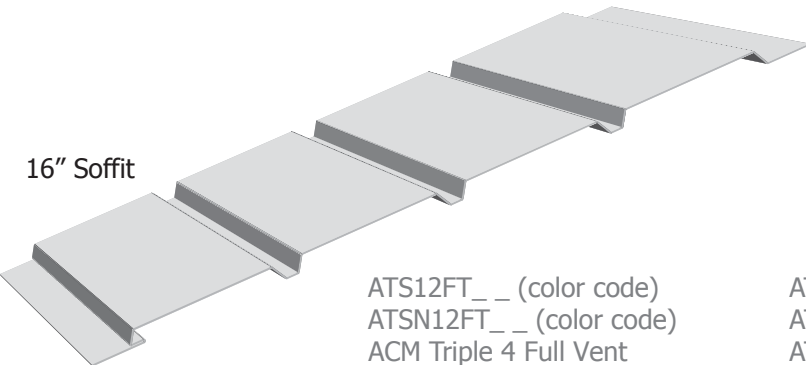

SOFFIT

ATS12ST__ (color code)
ATSN12ST__ (color code)
ACM Triple 4 Solid
Nominal .012 & .014 Thick
Length: 12'
Exposure: 12"
20 Pcs. / Ctn.
240 Sq. Ft. / Ctn.

ATSP16ST__ (color code)
ATSB16ST__ (color code)
ATSN16ST__ (color code)
ACM Quad 4 Solid
Nominal .012, .013, & .019 Thick
Length: 12'
Exposure: 16"
10 Pcs. / Ctn.
160 Sq. Ft. / Ctn.

ATS12CT__ (color code)
ATSN12CT__ (color code)
ACM Triple 4 Center Vent
3.43 Sq. In.: N.F.A. / Sq. Ft.
Nominal .012 & .014 Thick
Length: 12'
Exposure: 12"
20 Pcs. / Ctn.
240 Sq. Ft. / Ctn.

ATS16CT__ (color code)
ACM Quad 4 Center Vent
6.86 Sq. In.: N.F.A. / Sq. Ft.
Nominal .012, .013, & .019 Thick
Length: 12'
Exposure: 16"
10 Pcs. / Ctn.
160 Sq. Ft. / Ctn.

16" Soffit

ATS12FT__ (color code)
ATSN12FT__ (color code)
ACM Triple 4 Full Vent
10.3 Sq. In.: N.F.A. / Sq. Ft.
Nominal .012 & .014 Thick
Length: 12'
Exposure: 12"
20 Pcs. / Ctn.
240 Sq. Ft. / Ctn.

ATSP16FT__ (color code)
ATSB16FT__ (color code)
ATSN16FT__ (color code)
ACM Quad 4 Full Vent
10.3 Sq. In.: N.F.A. / Sq. Ft.
Nominal .012, .013, & .019 Thick
Length: 12'
Exposure: 16"
10 Pcs. / Ctn.
160 Sq. Ft. / Ctn.