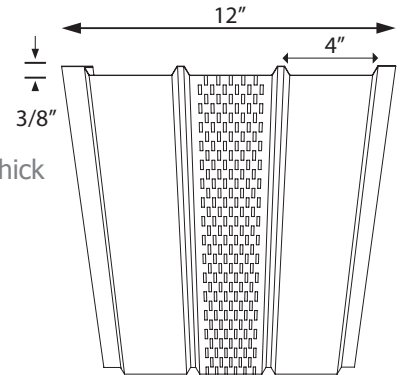

ATS12CT__ (color code)
ATSN12CT__ (color code)
ACM Triple 4 Center Vent
3.43 Sq. In.: N.F.A. / Sq. Ft.
Nominal .012 & .014 Thick
Length: 12'
Exposure: 12"
20 Pcs. / Ctn.
240 Sq. Ft. / Ctn.

ATS16CT__ (color code)
ACM Quad 4 Center Vent
6.86 Sq. In.: N.F.A. / Sq. Ft.
Nominal .012, .013, & .019 Thick
Length: 12'
Exposure: 16"
10 Pcs. / Ctn.
160 Sq. Ft. / Ctn.