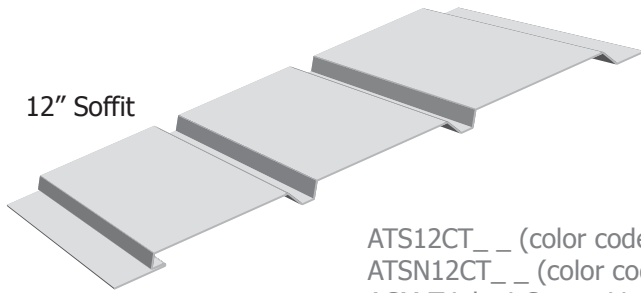

# SOFFIT

ATS12ST\_\_ (color code)  
ATSN12ST\_\_ (color code)  
ACM Triple 4 Solid  
Nominal .012 & .014 Thick  
Length: 12'  
Exposure: 12"  
20 Pcs. / Ctn.  
240 Sq. Ft. / Ctn.

ATSP16ST\_\_ (color code)  
ATSB16ST\_\_ (color code)  
ATSN16ST\_\_ (color code)  
ACM Quad 4 Solid  
Nominal .012, .013, & .019 Thick  
Length: 12'  
Exposure: 16"  
10 Pcs. / Ctn.  
160 Sq. Ft. / Ctn.

12" Soffit

ATS12CT\_\_ (color code)  
ATSN12CT\_\_ (color code)  
ACM Triple 4 Center Vent  
3.43 Sq. In.: N.F.A. / Sq. Ft.  
Nominal .012 & .014 Thick  
Length: 12'  
Exposure: 12"  
20 Pcs. / Ctn.  
240 Sq. Ft. / Ctn.