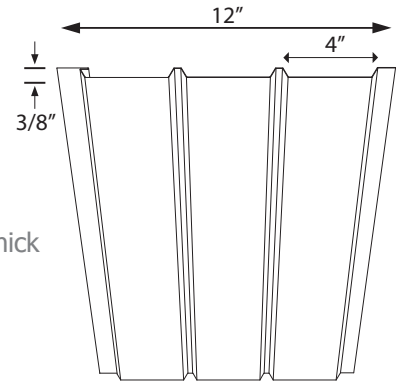

# SOFFIT

ATS12ST\_\_ (color code)  
ATSN12ST\_\_ (color code)  
ACM Triple 4 Solid  
Nominal .012 & .014 Thick  
Length: 12'  
Exposure: 12"  
20 Pcs. / Ctn.  
240 Sq. Ft. / Ctn.

ATSP16ST\_\_ (color code)  
ATSB16ST\_\_ (color code)  
ATSN16ST\_\_ (color code)  
ACM Quad 4 Solid  
Nominal .012, .013, & .019 Thick  
Length: 12'  
Exposure: 16"  
10 Pcs. / Ctn.  
160 Sq. Ft. / Ctn.