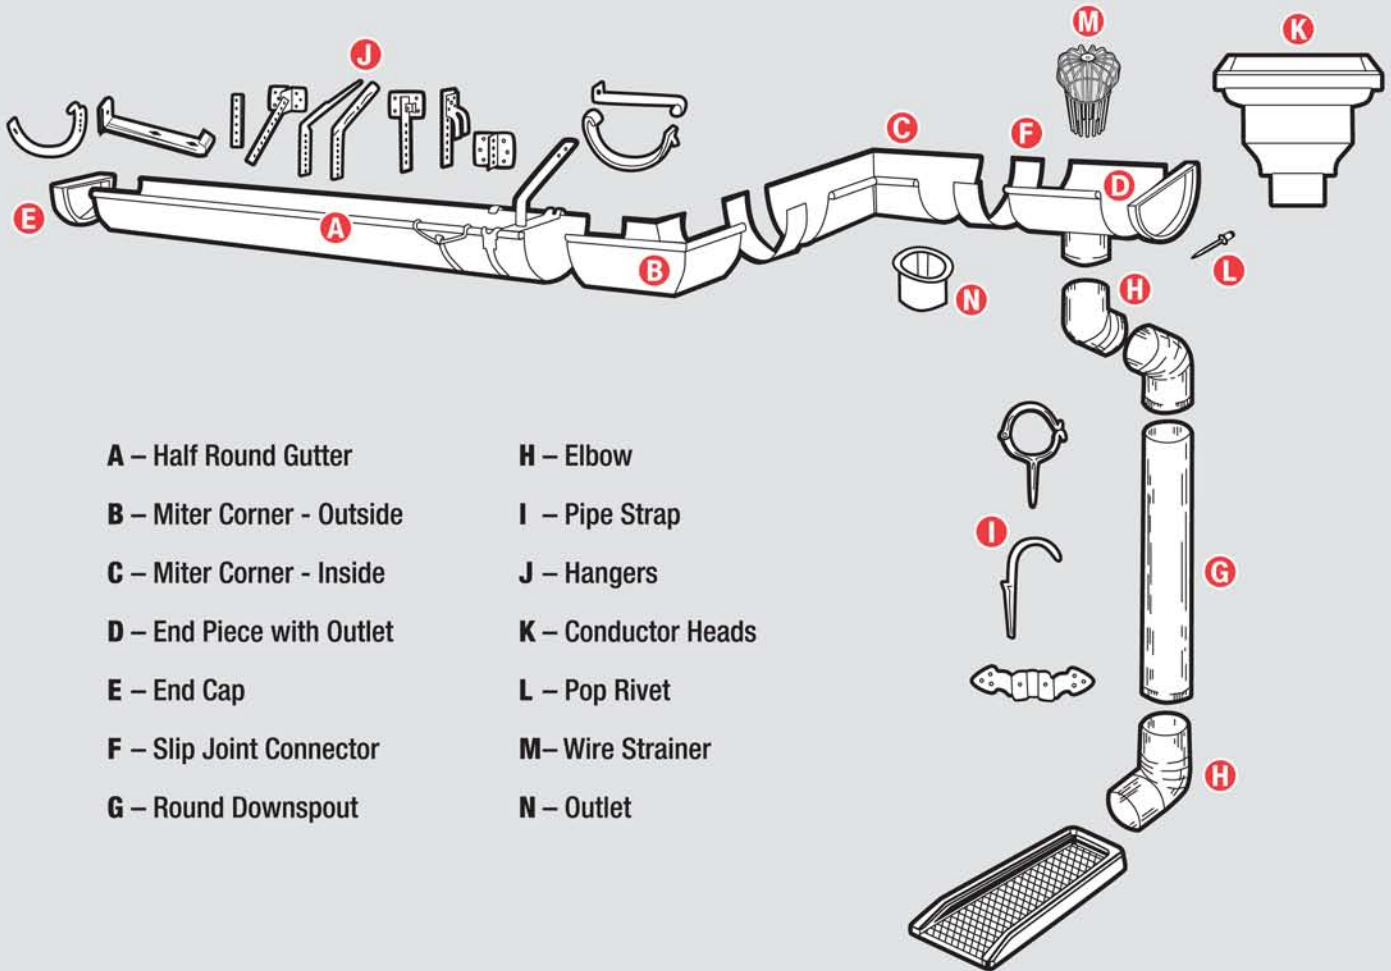

RAINWARE & ACCESSORIES

Gutter • Downspouts • Elbows and Hangers

➤ Look to ACM for a complete line of rain removal products including...

**6" HALF ROUND
GUTTERS**

**3" & 4" ROUND
DOWNSPOUTS**

**5" & 6"
K-STYLE**

16 oz. Copper

27 Aluminum Colors

26 Gauge Galvaline

Designed for durability, maximum moisture removal and easy installation!

www.acm-metals.com

RAINWARE & ACCESSORIES

ASSEMBLY GUIDE

- | | |
|-----------------------------------|----------------------------|
| A – Half Round Gutter | H – Elbow |
| B – Miter Corner - Outside | I – Pipe Strap |
| C – Miter Corner - Inside | J – Hangers |
| D – End Piece with Outlet | K – Conductor Heads |
| E – End Cap | L – Pop Rivet |
| F – Slip Joint Connector | M – Wire Strainer |
| G – Round Downspout | N – Outlet |