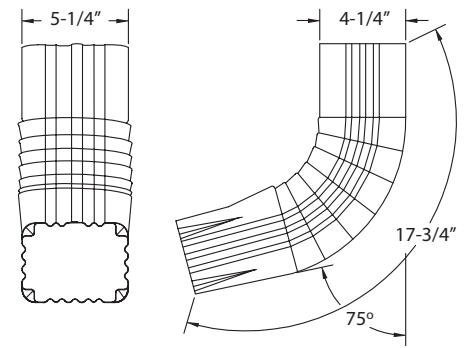

Elbows

Part #	Description	Colors	Gauge/Thickness	Piece Length	Pieces/Box	Box/Pallet
AAE23 - -	Aluminum 2 x 3 A's	(Listed Below)	0.019	10-9/16"	30	32
ABE23 - -	Aluminum 2 x 3 B's	(Listed Below)	0.019	11-1/2"	30	32
AAE34 - -	Aluminum 3 x 4 A's	(Listed Below)	0.019	12-3/4"	30	28
ABE34 - -	Aluminum 3 x 4 B's	(Listed Below)	0.019	15"	30	28
AAE223 - -	Aluminum 2 x 3 A's	80/WH/RB/BK/CL/TB	0.024	10-9/16"	30	32
ABE223 - -	Aluminum 2 x 3 B's	80/WH/RB/BK/CL/TB	0.024	11-1/2"	30	32
AAE234 - -	Aluminum 3 x 4 A's	80/WH/RB/BK/CL/TB	0.024	12-3/4"	30	28
ABE234 - -	Aluminum 3 x 4 B's	80/WH/RB/BK/CL/TB	0.024	15"	30	28
AAE245 - -	Aluminum 4 x 5 A's	80/WH/RB/BK/CL/TB	0.027	15-1/2"	9	
ABE245 - -	Aluminum 4 x 5 B's	80/WH/RB/BK/CL/TB	0.027	15-3/4"	9	
CAE23	Copper 2 x 3 A's		10 oz	10-9/16"	Order by the pc.	
CBE23	Copper 2 x 3 B's		10 oz	11-1/2"	Order by the pc.	
CAE34	Copper 3 x 4 A's		10 oz	12-3/4"	Order by the pc.	
CBE34	Copper 3 x 4 B's		10 oz	15"	Order by the pc.	
LAE23	Galvalume 2 x 3 A's		26 ga	10-9/16"	Order by the pc.	
LBE23	Galvalume 2 x 3 B's		26 ga	11-1/2"	Order by the pc.	
LAE34	Galvalume 3 x 4 A's		26 ga	12-3/4"	Order by the pc.	
LBE34	Galvalume 3 x 4 B's		26 ga	15"	Order by the pc.	

Note: 15°, 22°, 30°, & 45° Elbows are available.
Please contact your ACM Customer Service Representative for more information.

AAE23, CAE23 A-Elbow

AAE34, AAE234, CAE34 A-Elbow

AAE245 A-Elbow

ABE23, CAE23 B-Elbow

Round Elbows

Part #	Description	Colors	Gauge/ Thickness	Piece Pieces/ Box	Pieces/ Box
AER3 - -	Aluminum 3" Round 75°	(Listed Below)	0.019	Order by the pc.	
AER4 - -	Aluminum 4" Round 75°	(Listed Below)	0.019	Order by the pc.	
CER3	Copper 3" Round 75°		12 oz	Order by the pc.	
CER4	Copper 4" Round 75°		12 oz	Order by the pc.	
LER3	Galvalume 3" Round 75°		26 ga	Order by the pc.	
LER4	Galvalume 4" Round 75°		26 ga	Order by the pc.	