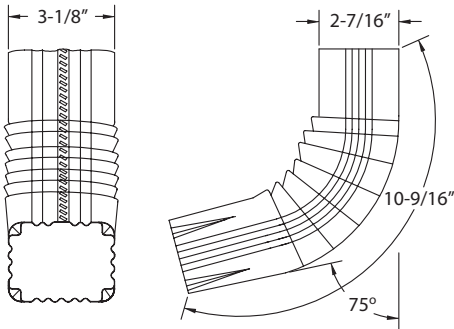

Elbows

Part #	Description	Colors	Gauge/Thickness	Piece Length	Pieces/Box	Box/Pallet
AAE23 - -	Aluminum 2 x 3 A's	(Listed Below)	0.019	10-9/16"	30	32
ABE23 - -	Aluminum 2 x 3 B's	(Listed Below)	0.019	11-1/2"	30	32
AAE34 - -	Aluminum 3 x 4 A's	(Listed Below)	0.019	12-3/4"	30	28
ABE34 - -	Aluminum 3 x 4 B's	(Listed Below)	0.019	15"	30	28
AAE223 - -	Aluminum 2 x 3 A's	80/WH/RB/BK/CL/TB	0.024	10-9/16"	30	32
ABE223 - -	Aluminum 2 x 3 B's	80/WH/RB/BK/CL/TB	0.024	11-1/2"	30	32
AAE234 - -	Aluminum 3 x 4 A's	80/WH/RB/BK/CL/TB	0.024	12-3/4"	30	28
ABE234 - -	Aluminum 3 x 4 B's	80/WH/RB/BK/CL/TB	0.024	15"	30	28
AAE245 - -	Aluminum 4 x 5 A's	80/WH/RB/BK/CL/TB	0.027	15-1/2"	9	
ABE245 - -	Aluminum 4 x 5 B's	80/WH/RB/BK/CL/TB	0.027	15-3/4"	9	
CAE23	Copper 2 x 3 A's		10 oz	10-9/16"	Order by the pc.	
CBE23	Copper 2 x 3 B's		10 oz	11-1/2"	Order by the pc.	
CAE34	Copper 3 x 4 A's		10 oz	12-3/4"	Order by the pc.	
CBE34	Copper 3 x 4 B's		10 oz	15"	Order by the pc.	
LAE23	Galvalume 2 x 3 A's		26 ga	10-9/16"	Order by the pc.	
LBE23	Galvalume 2 x 3 B's		26 ga	11-1/2"	Order by the pc.	
LAE34	Galvalume 3 x 4 A's		26 ga	12-3/4"	Order by the pc.	
LBE34	Galvalume 3 x 4 B's		26 ga	15"	Order by the pc.	

Note: 15°, 22°, 30°, & 45° Elbows are available.
Please contact your ACM Customer Service Representative for more information.

AAE23, CAE23 A-Elbow

AAE34, AAE234, CAE34 A-Elbow

AAE245 A-Elbow

ABE23, CAE23 B-Elbow

Round Elbows

Part #	Description	Colors	Gauge/ Thickness	Piece Pieces/ Box	Pieces/ Box
AER3 - -	Aluminum 3" Round 75°	(Listed Below)	0.019	Order by the pc.	
AER4 - -	Aluminum 4" Round 75°	(Listed Below)	0.019	Order by the pc.	
CER3	Copper 3" Round 75°		12 oz	Order by the pc.	
CER4	Copper 4" Round 75°		12 oz	Order by the pc.	
LER3	Galvalume 3" Round 75°		26 ga	Order by the pc.	
LER4	Galvalume 4" Round 75°		26 ga	Order by the pc.	