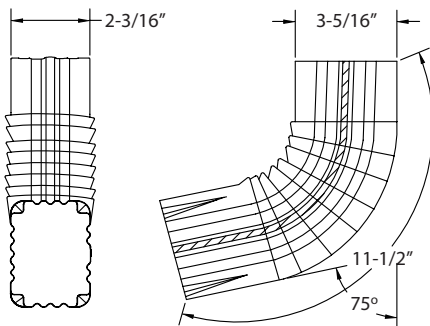

Elbows

Part #	Description	Colors	Gauge/Thickness	Piece Length	Pieces/Box	Box/Pallet
AAE23 - -	Aluminum 2 x 3 A's	(Listed Below)	0.019	10-9/16"	30	32
ABE23 - -	Aluminum 2 x 3 B's	(Listed Below)	0.019	11-1/2"	30	32
AAE34 - -	Aluminum 3 x 4 A's	(Listed Below)	0.019	12-3/4"	30	28
ABE34 - -	Aluminum 3 x 4 B's	(Listed Below)	0.019	15"	30	28
AAE223 - -	Aluminum 2 x 3 A's	80/WH/RB/BK/CL/TB	0.024	10-9/16"	30	32
ABE223 - -	Aluminum 2 x 3 B's	80/WH/RB/BK/CL/TB	0.024	11-1/2"	30	32
AAE234 - -	Aluminum 3 x 4 A's	80/WH/RB/BK/CL/TB	0.024	12-3/4"	30	28
ABE234 - -	Aluminum 3 x 4 B's	80/WH/RB/BK/CL/TB	0.024	15"	30	28
AAE245 - -	Aluminum 4 x 5 A's	80/WH/RB/BK/CL/TB	0.027	15-1/2"	9	
ABE245 - -	Aluminum 4 x 5 B's	80/WH/RB/BK/CL/TB	0.027	15-3/4"	9	
CAE23	Copper 2 x 3 A's		10 oz	10-9/16"	Order by the pc.	
CBE23	Copper 2 x 3 B's		10 oz	11-1/2"	Order by the pc.	
CAE34	Copper 3 x 4 A's		10 oz	12-3/4"	Order by the pc.	
CBE34	Copper 3 x 4 B's		10 oz	15"	Order by the pc.	
LAE23	Galvalume 2 x 3 A's		26 ga	10-9/16"	Order by the pc.	
LBE23	Galvalume 2 x 3 B's		26 ga	11-1/2"	Order by the pc.	
LAE34	Galvalume 3 x 4 A's		26 ga	12-3/4"	Order by the pc.	
LBE34	Galvalume 3 x 4 B's		26 ga	15"	Order by the pc.	

Note: 15°, 22°, 30°, & 45° Elbows are available.
Please contact your ACM Customer Service Representative for more information.

AAE23, CAE23 A-Elbow

AAE34, AAE234, CAE34 A-Elbow

AAE245 A-Elbow

ABE23, CAE23 B-Elbow

Round Elbows

Part #	Description	Colors	Gauge/ Thickness	Piece Pieces/ Box	Pieces/ Box
AER3 - -	Aluminum 3" Round 75°	(Listed Below)	0.019	Order by the pc.	
AER4 - -	Aluminum 4" Round 75°	(Listed Below)	0.019	Order by the pc.	
CER3	Copper 3" Round 75°		12 oz	Order by the pc.	
CER4	Copper 4" Round 75°		12 oz	Order by the pc.	
LER3	Galvalume 3" Round 75°		26 ga	Order by the pc.	
LER4	Galvalume 4" Round 75°		26 ga	Order by the pc.	