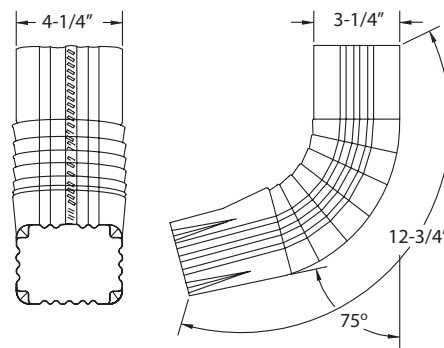

Elbows

Part #	Description	Colors	Gauge/Thickness	Piece Length	Pieces/Box	Box/Pallet
AAE23 - -	Aluminum 2 x 3 A's	(Listed Below)	0.019	10-9/16"	30	32
ABE23 - -	Aluminum 2 x 3 B's	(Listed Below)	0.019	11-1/2"	30	32
AAE34 - -	Aluminum 3 x 4 A's	(Listed Below)	0.019	12-3/4"	30	28
ABE34 - -	Aluminum 3 x 4 B's	(Listed Below)	0.019	15"	30	28
AAE223 - -	Aluminum 2 x 3 A's	80/WH/RB/BK/CL/TB	0.024	10-9/16"	30	32
ABE223 - -	Aluminum 2 x 3 B's	80/WH/RB/BK/CL/TB	0.024	11-1/2"	30	32
AAE234 - -	Aluminum 3 x 4 A's	80/WH/RB/BK/CL/TB	0.024	12-3/4"	30	28
ABE234 - -	Aluminum 3 x 4 B's	80/WH/RB/BK/CL/TB	0.024	15"	30	28
AAE245 - -	Aluminum 4 x 5 A's	80/WH/RB/BK/CL/TB	0.027	15-1/2"	9	
ABE245 - -	Aluminum 4 x 5 B's	80/WH/RB/BK/CL/TB	0.027	15-3/4"	9	
CAE23	Copper 2 x 3 A's		10 oz	10-9/16"	Order by the pc.	
CBE23	Copper 2 x 3 B's		10 oz	11-1/2"	Order by the pc.	
CAE34	Copper 3 x 4 A's		10 oz	12-3/4"	Order by the pc.	
CBE34	Copper 3 x 4 B's		10 oz	15"	Order by the pc.	
LAE23	Galvalume 2 x 3 A's		26 ga	10-9/16"	Order by the pc.	
LBE23	Galvalume 2 x 3 B's		26 ga	11-1/2"	Order by the pc.	
LAE34	Galvalume 3 x 4 A's		26 ga	12-3/4"	Order by the pc.	
LBE34	Galvalume 3 x 4 B's		26 ga	15"	Order by the pc.	

Note: 15°, 22°, 30°, & 45° Elbows are available.
Please contact your ACM Customer Service Representative for more information.

AAE23, CAE23 A-Elbow

AAE34, AAE234, CAE34 A-Elbow

AAE245 A-Elbow

ABE23, CAE23 B-Elbow

Round Elbows

Part #	Description	Colors	Gauge/ Thickness	Piece Pieces/ Box	Pieces/ Box
AER3 - -	Aluminum 3" Round 75°	(Listed Below)	0.019	Order by the pc.	
AER4 - -	Aluminum 4" Round 75°	(Listed Below)	0.019	Order by the pc.	
CER3	Copper 3" Round 75°		12 oz	Order by the pc.	
CER4	Copper 4" Round 75°		12 oz	Order by the pc.	
LER3	Galvalume 3" Round 75°		26 ga	Order by the pc.	
LER4	Galvalume 4" Round 75°		26 ga	Order by the pc.	