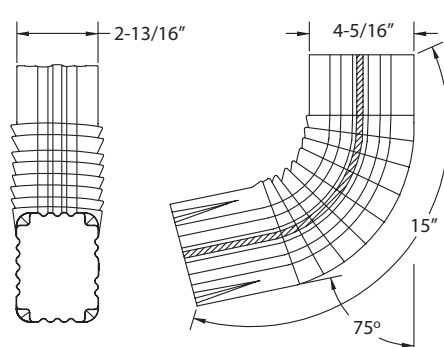

ABE34, ABE234, CAE34 B-Elbow