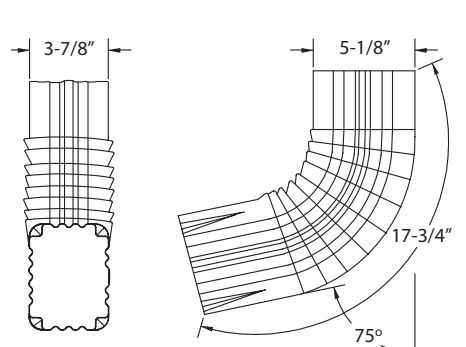

ABE245 B-Elbow