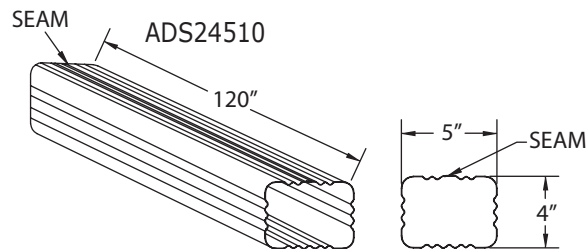

## Downspout

Part #	Description	Colors	Gauge/Thickness	Piece Length	Pieces/Box	Box/Pallet
ADS238 - -	Aluminum 2 x 3 x 8'	(Listed Below)	0.019	8'	10	28
ADS2310 - -	Aluminum 2 x 3 x 10'	(Listed Below)	0.019	10'	10	28
ADS2311 - -	Aluminum 2 x 3 x 11'	(Listed Below)	0.019	11'	10	28
ADS348 - -	Aluminum 3 x 4 x 8'	(Listed Below)	0.019	8'	10	15
ADS3410 - -	Aluminum 3 x 4 x 10'	(Listed Below)	0.019	10'	10	15
ADS23410 - -	Aluminum 3 x 4 x 10'	80/WH/RB	0.024	10'	10	15
ADS24510 - -	Aluminum 4 x 5 x 10'	80/WH/RB	0.027	10'	6	
CDS2310	Copper 2 x 3 x 10'		12 oz	10'	Order by the pc.	
CDS3410	Copper 3 x 4 x 10'		12 oz	10'	Order by the pc.	
LDS238	Galvalume 2 x 3 x 8'		26 ga	8'	10	
LDS2310	Galvalume 2 x 3 x 10'		26 ga	10'	10	
LDS348	Galvalume 3 x 4 x 8'		26 ga	8'	10	
LDS3410	Galvalume 3 x 4 x 10'		26 ga	10'	10	

## Round Downspouts

Part #	Description	Colors	Gauge/Thickness	Piece Length	Pieces/Box
ADSR310 - -	Aluminum 3" Round X 10', Plain	(Listed Below)	0.019	10'	5/Order by the pc.
ADSR410 - -	Aluminum 4" Round X 10', Plain	(Listed Below)	0.019	10'	5/Order by the pc.
CDSR310	Copper 3" Round X 10', Plain		12 oz	10'	5/Order by the pc.
CDSR410	Copper 4" Round X 10', Plain		12 oz	10'	5/Order by the pc.
LDSR310	Galvalume 3" Round X 10', Plain		26 ga	10'	5/Order by the pc.
LDSR410	Galvalume 4" Round X 10', Plain		26 ga	10'	5/Order by the pc.