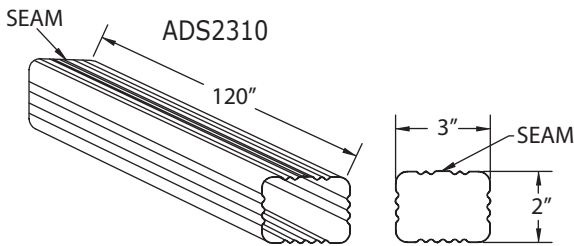

## Downspout

Part #	Description	Colors	Gauge/Thickness	Piece Length	Pieces/Box	Box/Pallet
ADS238 - -	Aluminum 2 x 3 x 8'	(Listed Below)	0.019	8'	10	28
ADS2310 - -	Aluminum 2 x 3 x 10'	(Listed Below)	0.019	10'	10	28
ADS2311 - -	Aluminum 2 x 3 x 11'	(Listed Below)	0.019	11'	10	28
ADS348 - -	Aluminum 3 x 4 x 8'	(Listed Below)	0.019	8'	10	15
ADS3410 - -	Aluminum 3 x 4 x 10'	(Listed Below)	0.019	10'	10	15
ADS23410 - -	Aluminum 3 x 4 x 10'	80/WH/RB	0.024	10'	10	15
ADS24510 - -	Aluminum 4 x 5 x 10'	80/WH/RB	0.027	10'	6	
CDS2310	Copper 2 x 3 x 10'		12 oz	10'	Order by the pc.	
CDS3410	Copper 3 x 4 x 10'		12 oz	10'	Order by the pc.	
LDS238	Galvalume 2 x 3 x 8'		26 ga	8'	10	
LDS2310	Galvalume 2 x 3 x 10'		26 ga	10'	10	
LDS348	Galvalume 3 x 4 x 8'		26 ga	8'	10	
LDS3410	Galvalume 3 x 4 x 10'		26 ga	10'	10	

## Round Downspouts

Part #	Description	Colors	Gauge/Thickness	Piece Length	Pieces/Box
ADSR310 - -	Aluminum 3" Round X 10', Plain	(Listed Below)	0.019	10'	5/Order by the pc.
ADSR410 - -	Aluminum 4" Round X 10', Plain	(Listed Below)	0.019	10'	5/Order by the pc.
CDSR310	Copper 3" Round X 10', Plain		12 oz	10'	5/Order by the pc.
CDSR410	Copper 4" Round X 10', Plain		12 oz	10'	5/Order by the pc.
LDSR310	Galvalume 3" Round X 10', Plain		26 ga	10'	5/Order by the pc.
LDSR410	Galvalume 4" Round X 10', Plain		26 ga	10'	5/Order by the pc.