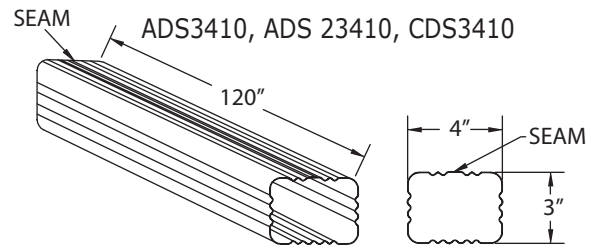

## Downspout

Part #	Description	Colors	Gauge/Thickness	Piece Length	Pieces/Box	Box/Pallet
ADS238 - -	Aluminum 2 x 3 x 8'	(Listed Below)	0.019	8'	10	28
ADS2310 - -	Aluminum 2 x 3 x 10'	(Listed Below)	0.019	10'	10	28
ADS2311 - -	Aluminum 2 x 3 x 11'	(Listed Below)	0.019	11'	10	28
ADS348 - -	Aluminum 3 x 4 x 8'	(Listed Below)	0.019	8'	10	15
ADS3410 - -	Aluminum 3 x 4 x 10'	(Listed Below)	0.019	10'	10	15
ADS23410 - -	Aluminum 3 x 4 x 10'	80/WH/RB	0.024	10'	10	15
ADS24510 - -	Aluminum 4 x 5 x 10'	80/WH/RB	0.027	10'	6	
CDS2310	Copper 2 x 3 x 10'		12 oz	10'	Order by the pc.	
CDS3410	Copper 3 x 4 x 10'		12 oz	10'	Order by the pc.	
LDS238	Galvalume 2 x 3 x 8'		26 ga	8'	10	
LDS2310	Galvalume 2 x 3 x 10'		26 ga	10'	10	
LDS348	Galvalume 3 x 4 x 8'		26 ga	8'	10	
LDS3410	Galvalume 3 x 4 x 10'		26 ga	10'	10	

## Round Downspouts

Part #	Description	Colors	Gauge/Thickness	Piece Length	Pieces/Box
ADSR310 - -	Aluminum 3" Round X 10', Plain	(Listed Below)	0.019	10'	5/Order by the pc.
ADSR410 - -	Aluminum 4" Round X 10', Plain	(Listed Below)	0.019	10'	5/Order by the pc.
CDSR310	Copper 3" Round X 10', Plain		12 oz	10'	5/Order by the pc.
CDSR410	Copper 4" Round X 10', Plain		12 oz	10'	5/Order by the pc.
LDSR310	Galvalume 3" Round X 10', Plain		26 ga	10'	5/Order by the pc.
LDSR410	Galvalume 4" Round X 10', Plain		26 ga	10'	5/Order by the pc.