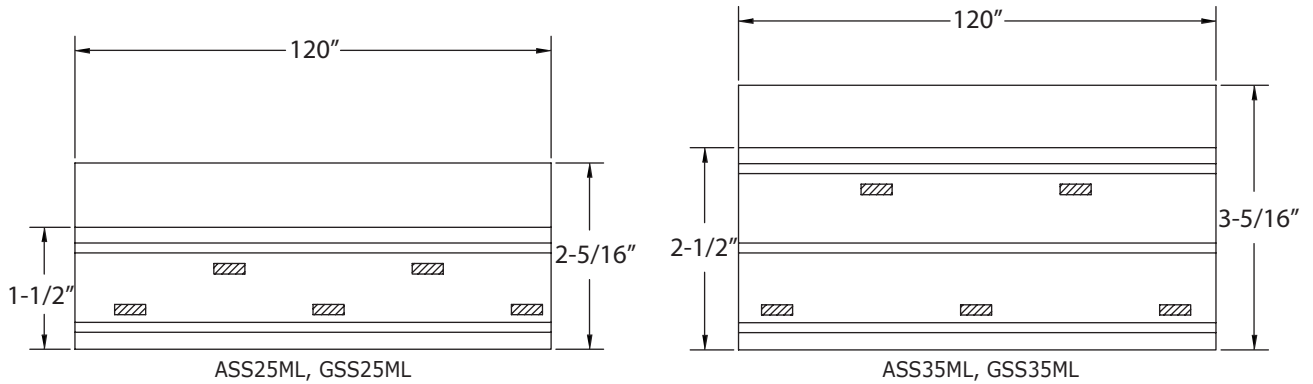

Starter Strip

Part #	Description	Colors	Gauge/ Thickness	Piece Length	Pieces/ Box	Box/ Pallet	Pieces/ Pallet
ASS25ML	Aluminum 2-1/2"	Mill	0.019	10'	50	24	1200
ASS35ML	Aluminum 3-1/2"	Mill	0.019	10'	50	24	1200
GSS25ML	Galvanized 2-1/2"	Mill	28 ga/0.015	10'	25	24	600
GSS35ML	Galvanized 3-1/2"	Mill	28 ga/0.015	10'	25	24	600