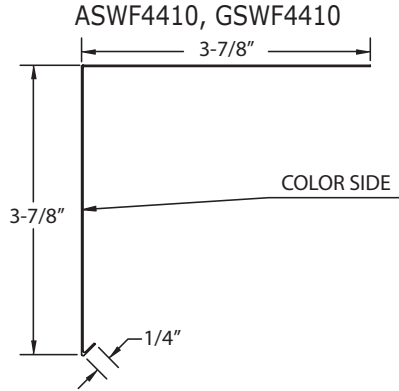

Side Wall Flashing

Part #	Description	Colors	Gauge/Thickness	Piece Length	Pieces/Box	Box/Pallet	Pieces Pallet
ASWF4410 - -	Aluminum 4 x 4	BK/RB/TB/WH	0.019	10'	25	14	350
GSWF4410 - -	Galvanized 4 x 4	BK/RB/TB/WH	26 ga/0.019	10'	10	35	350
GSWF4410ML	Galvanized 4 x 4	Mill	26 ga/0.019	10'	10	35	350
GSWF6610ML	Galvanized 6 x 6	Mill	26 ga/0.019	10'	10	35	350
GSWF5710ML	Galvanized 5 x 7	Mill	26 ga/0.019	10'	10	35	350
CRTW4410	Copper 4 x 4		16 oz	10'	10	35	350