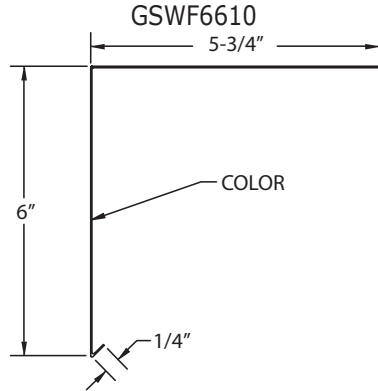

Side Wall Flashing

Part #	Description	Colors	Gauge/Thickness	Piece Length	Pieces/Box	Box/Pallet	Pieces Pallet
ASWF4410 - -	Aluminum 4 x 4	BK/RB/TB/WH	0.019	10'	25	14	350
GSWF4410 - -	Galvanized 4 x 4	BK/RB/TB/WH	26 ga/0.019	10'	10	35	350
GSWF4410ML	Galvanized 4 x 4	Mill	26 ga/0.019	10'	10	35	350
GSWF6610ML	Galvanized 6 x 6	Mill	26 ga/0.019	10'	10	35	350
GSWF5710ML	Galvanized 5 x 7	Mill	26 ga/0.019	10'	10	35	350
CRTW4410	Copper 4 x 4		16 oz	10'	10	35	350