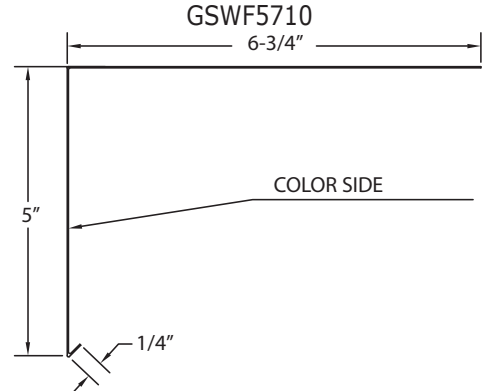

Side Wall Flashing

Part #	Description	Colors	Gauge/Thickness	Piece Length	Pieces/Box	Box/Pallet	Pieces Pallet
ASWF4410 - -	Aluminum 4 x 4	BK/RB/TB/WH	0.019	10'	25	14	350
GSWF4410 - -	Galvanized 4 x 4	BK/RB/TB/WH	26 ga/0.019	10'	10	35	350
GSWF4410ML	Galvanized 4 x 4	Mill	26 ga/0.019	10'	10	35	350
GSWF6610ML	Galvanized 6 x 6	Mill	26 ga/0.019	10'	10	35	350
GSWF5710ML	Galvanized 5 x 7	Mill	26 ga/0.019	10'	10	35	350
CRTW4410	Copper 4 x 4		16 oz	10'	10	35	350