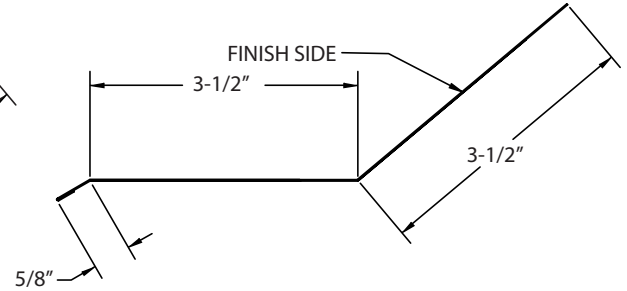

ARTW4410, GRTW4410, CRTW4410