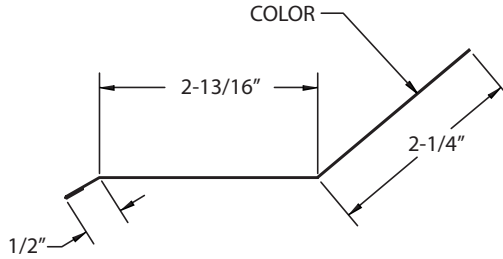

Part #	Description	Colors	Gauge/Thickness	Piece Length	Pieces/Box	Box/Pallet	Pieces Pallet
ARTW3310	Aluminum 3 x 3	BK/RB/TB/WH	0.019	10'	25	25	625
ARTW4410	Aluminum 4 x 4	BK/RB/TB/WH	0.019	10'	25	25	625
GRTW3310	Galvanized 3 x 3	BK/RB/TB/WH	26 ga/0.019	10'	10	25	250
GRTW3310ML	Galvanized 3 x 3	Mill	26 ga/0.019	10'	10	25	250
GRTW4410	Galvanized 4 x 4	BK/RB/TB/WH	26 ga/0.019	10'	10	25	250
GRTW4410ML	Galvanized 4 x 4	Mill	26 ga/0.019	10'	10	10	250
CRTW4410	Copper 4 x 4		16 oz	10'	10	10	250

ARTW3310, GRTW3310