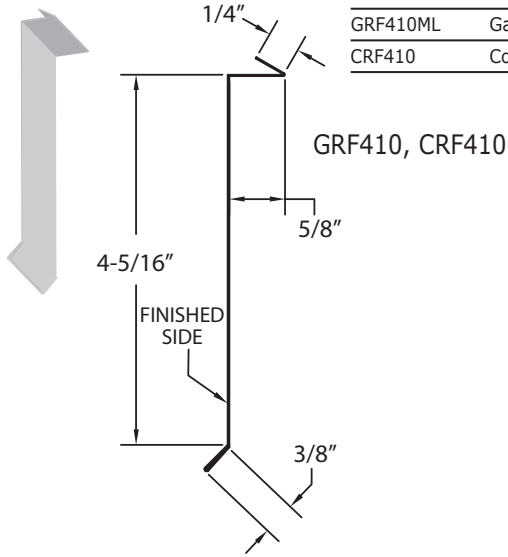

Reglet Flashing

Part #	Description	Colors	Gauge/Thickness	Piece Length	Pieces/Box	Box/Pallet	Pieces Pallet
GRF410 - -	Galvanized 4"	BK/RB/TB/WH	26 ga/0.019	10'	10	25	250
GRF410ML	Galvanized 4"	Mill	26 ga/0.019	10'	10	25	250
CRF410	Copper 4"		16 oz	10'	Order by the pc.		