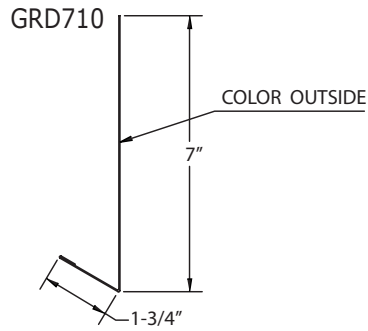

## Rain Diverter

Part #	Description	Colors	Gauge/ Thickness	Piece Length	Pieces/ Box	Box/ Pallet	Pieces Pallet
GRD710 - -	Galvanized 7"	BK/RB/TB/WH	26 ga/0.019	10'	10	25	250
GRD710ML	Galvanized 7"	Mill	26 ga/0.019	10'	10	25	250