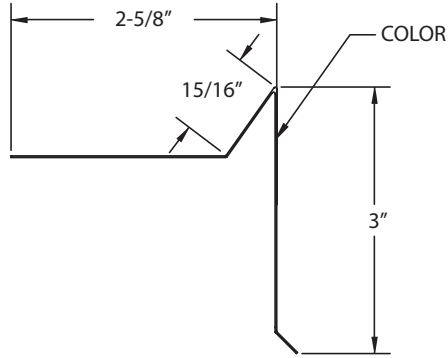

Gravel Stop

Part #	Description	Color	Gauge/Thickness	Piece Length	Pieces/Box	Pieces/Bundle	Box/Pallet	Pieces/Pallet
AGS30 - -	Aluminum 3" face	BK/RB/TB/WH	0.019	10'	25		20	500
AGS40 - -	Aluminum 4" face	BK/RB/TB/WH	0.019	10'	25		20	500
GG30 - -	Galvanized 3" face	BK/RB/TB/WH	26 ga/0.019	10'	10		35	350
GG30ML	Galvanized 3" face	Mill	26 ga/0.019	10'	10		35	350
GG40 - -	Galvanized 4" face	BK/RB/TB/WH	26 ga/0.019	10'	10		35	350
GG40ML	Galvanized 4" face	Mill	26 ga/0.019	10'	10		35	350
LGS030 - -	Galvalume 3" face Open	WH/BR	26 ga/0.019	10'		25		
LGS030ML	Galvalume 3" face Open	Mill	26 ga/0.019	10'		25		
LGSC30 - -	Galvalume 3" face Closed	WH/BR	26 ga/0.019	10'		25		
LGSC30ML	Galvalume 3" face Closed	Mill	26 ga/0.019	10'		25		

AGS30, GGS30