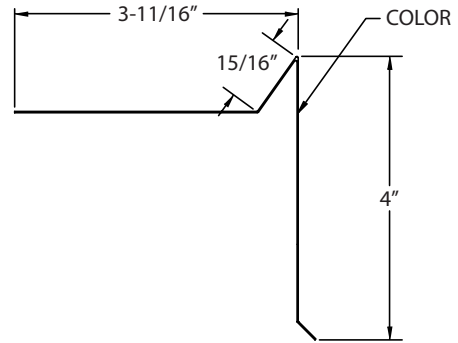

AGS40, GGS40

ROOFING ACCESSORIES

Drip Edge & Gutter Apron Colors:

COLOR	CODE	COLOR	CODE	COLOR	CODE	COLOR	CODE	COLOR	CODE
ALMOND	AL	CHARCOAL GREY	CG	HARBOR GREY	HG	REDWOOD	RW	TERRA BRONZE	TB
BLACK	BK	CLASSIC CREAM	CC	LINEN	LI	ROYAL BROWN	RB	VICTORIAN GREY	VG
BRONZE	BZ	DESERT SAND	DS	MUSKET BROWN	MB	SAGE	SA	VILLAGE GREEN	VI
BROOKSTONE	BS	EVEREST	EV	NORWEGIAN WOOD	NW	SANDSTONE	ST	WHITE	WH
CAMEO	CA	EVERGREEN	EG	PEBBLESTONE CLAY	PC	SILVER GREY	SG	WICKER	WI