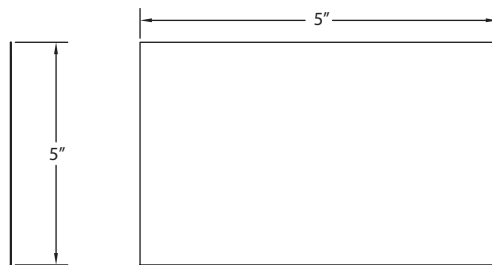

Flat Shingle

Part #	Description	Color	Gauge/ Thickness	Piece Length	Pieces/ Box	Pieces/ Bundle	Pieces/ Pallet
ASF57TBWH	Aluminum 5 x 7	TBWH	0.011	7"	500	100	
ASF57BKRB	Aluminum 5 x 7	BKRB	0.011	7"	500	100	
ASF57ML	Aluminum 5 x 7	Mill	0.011	7"	500	100	
ASF1768ML	Aluminum 6 x 8	Mill	0.017	8"	500	100	
ASF68BKRB	Aluminum 6 x 8	BKRB	0.011	8"	500	100	
ASF68ML	Aluminum 6 x 8	Mill	0.011	8"	500	100	
ASF710TBWH	Aluminum 7 x 10	TBWH	0.011	10"	500	100	
ASF710BKRB	Aluminum 7 x 10	BKRB	0.011	10"	500	100	
ASF710ML	Aluminum 7 x 10	Mill	0.011	10"	500	100	
ASF88TBWH	Aluminum 8 x 8	TBWH	0.011	8"	500	100	
ASF88BKRB	Aluminum 8 x 8	BKRB	0.011	8"	500	100	
ASF88ML	Aluminum 8 x 8	Mill	0.011	8"	500	100	
GSF57ML	Galvanized 5 x 7	Mill	31 ga/0.011	7"		100	13500
GSF68 - -	Galvanized 6 x 8	BK/RB/TB	30 ga/0.013	8"		100	13500
GSF68ML	Galvanized 6 x 8	Mill	30 ga/0.013	8"		100	13500
GSF88 - -	Galvanized 8 x 8	BK/RB/TB/WH	30 ga/0.013	8"		100	13500
GSF88ML	Galvanized 8 x 8	Mill	31 ga/0.011	8"		100	13500
GSF814 - -	Galvanized 8 x 14	BK/RB/TB/WH	30 ga/0.013	14"		25	1875
GSF814ML	Galvanized 8 x 14	Mill	31 ga/0.011	14"		25	1875
CSF57	Copper 5 x 7		16 oz	7"	Order by the pc.		

ASF57, GSF57, CSF57