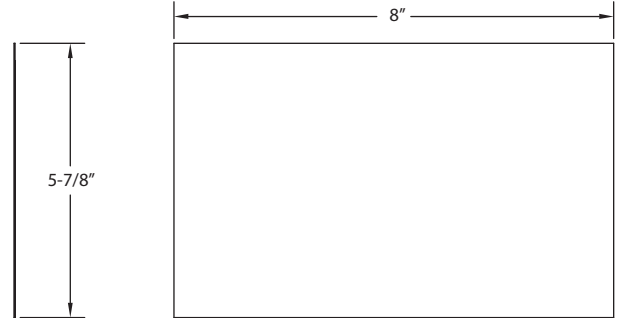

ASF68, GSF68

Drip Edge & Gutter Apron Colors:

COLOR	CODE	COLOR	CODE	COLOR	CODE	COLOR	CODE	COLOR	CODE
ALMOND	AL	CHARCOAL GREY	CG	HARBOR GREY	HG	REDWOOD	RW	TERRA BRONZE	TB
BLACK	BK	CLASSIC CREAM	CC	LINEN	LI	ROYAL BROWN	RB	VICTORIAN GREY	VG
BRONZE	BZ	DESERT SAND	DS	MUSKET BROWN	MB	SAGE	SA	VILLAGE GREEN	VI
BROOKSTONE	BS	EVEREST	EV	NORWEGIAN WOOD	NW	SANDSTONE	ST	WHITE	WH
CAMEO	CA	EVERGREEN	EG	PEBBLESTONE CLAY	PC	SILVER GREY	SG	WICKER	WI