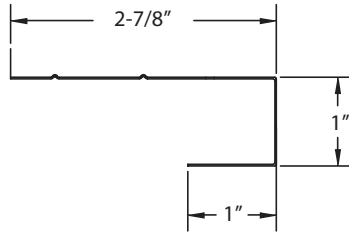

C-Channel

Part #	Description	Colors	Gauge/Thickness	Piece Length	Pieces/Box	Box/Pallet	Pieces Pallet
ACC10 - -	Aluminum 1"	BK/RB/TB/WH	0.019	10'	50	12	600
ACC15 - -	Aluminum 1-1/2"	BK/RB/TB/WH	0.019	10'	50	12	600
ACC20 - -	Aluminum 2"	BK/RB/TB/WH	0.019	10'	50	12	600
GCC10 - -	Galvanized 1"	BK/RB/TB/WH	30 ga/0.013	10'	25	24	600
GCC10ML	Galvanized 1"	Mill	30 ga/0.013	10'	25	24	600
GCC15 - -	Galvanized 1-1/2"	BK/RB/TB/WH	30 ga/0.013	10'	25	24	600
GCC15ML	Galvanized 1-1/2"	Mill	30 ga/0.013	10'	25	24	600
GCC20 - -	Galvanized 2"	BK/RB/TB/WH	30 ga/0.013	10'	25	24	600
GCC20ML	Galvanized 2"	Mill	30 ga/0.013	10'	25	24	600

ACC10, GCC10