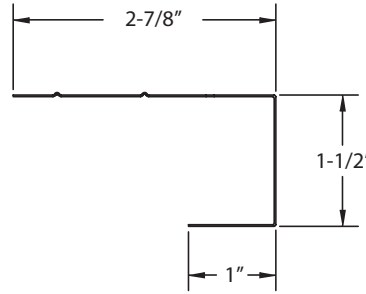

ACC15, GCC15