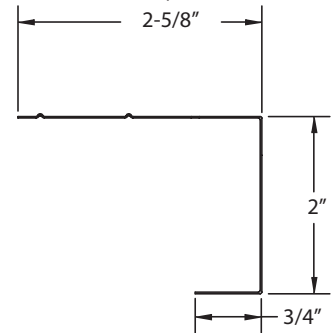

ACC20, GCC20

ROOFING
ACCESSORIES

Drip Edge & Gutter Apron Colors:

COLOR	CODE	COLOR	CODE	COLOR	CODE	COLOR	CODE	COLOR	CODE
ALMOND	AL	CHARCOAL GREY	CG	HARBOR GREY	HG	REDWOOD	RW	TERRA BRONZE	TB
BLACK	BK	CLASSIC CREAM	CC	LINEN	LI	ROYAL BROWN	RB	VICTORIAN GREY	VG
BRONZE	BZ	DESERT SAND	DS	MUSKET BROWN	MB	SAGE	SA	VILLAGE GREEN	VI
BROOKSTONE	BS	EVEREST	EV	NORWEGIAN WOOD	NW	SANDSTONE	ST	WHITE	WH
CAMEO	CA	EVERGREEN	EG	PEBBLESTONE CLAY	PC	SILVER GREY	SG	WICKER	WI